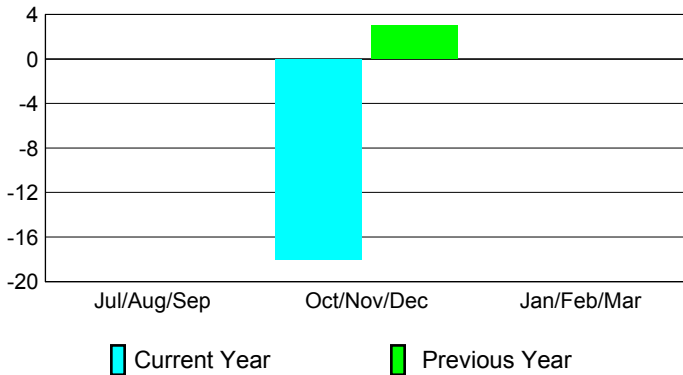

2012-2013 GMT Reports for District (or Undistricted) **District 321A1**

GMT: VINOD KHANNA

Location: INDIA

GMT CA: 6

CLUBS

**Club Results
2012-2013**

**Clubs
2011-2012**

Month	New Club Goal	Actual New Clubs	Actual Dropped Clubs	Gain/Loss of Clubs	Gain/Loss of Clubs
Jul/Aug/Sep	5	0	0	0	0
Oct/Nov/Dec	5	0	-18	-18	3
Jan/Feb/Mar	0				0
Totals	10	0	-18	-18	3

Club Results 2012-2013

Goal, New, Dropped, Gain/Loss

Comparison of Club Gain/Loss

Current Year Compared to the Previous Year

YTD Status Quo Clubs 2012-2013

Status Quo Clubs Compared to Status Quo Members

MEMBERSHIP