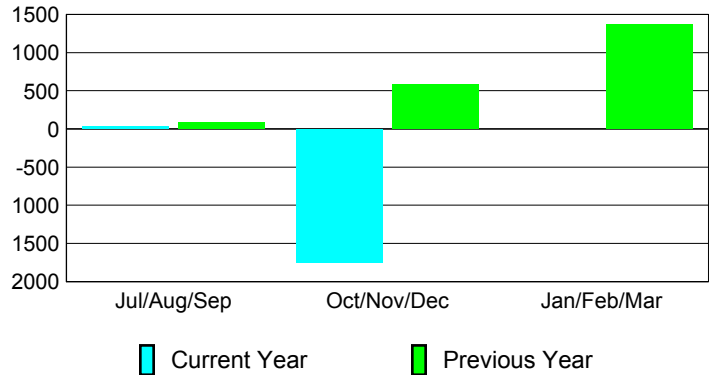

**Membership Results
2012-2013**

**Membership
2011-2012**

Month	Net Memb Goal	Actual New Memb	Actual Dropped Memb	Gain/Loss of Memb	Gain/Loss of Memb
Jul/Aug/Sep	175	69	-35	34	89
Oct/Nov/Dec	200	43	-1793	-1750	581
Jan/Feb/Mar	15				1373
Totals	390	112	-1828	-1716	2043

Membership Results 2012-2013

Goal, New, Dropped, Gain/Loss

Comparison of Membership Gain/Loss

Current Year Compared to the Previous Year

Gender Comparison 2012-2013

Jul/Aug/Sep

Oct/Nov/Dec

Jan/Feb/Mar