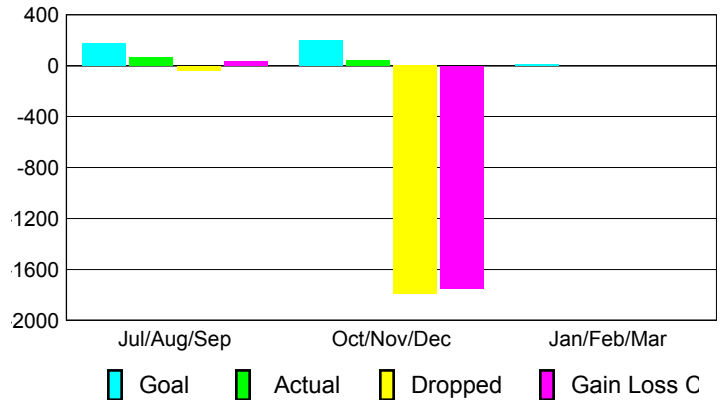

Membership Results 2012-2013

Goal, New, Dropped, Gain/Loss

Comparison of Membership Gain/Loss

Current Year Compared to the Previous Year