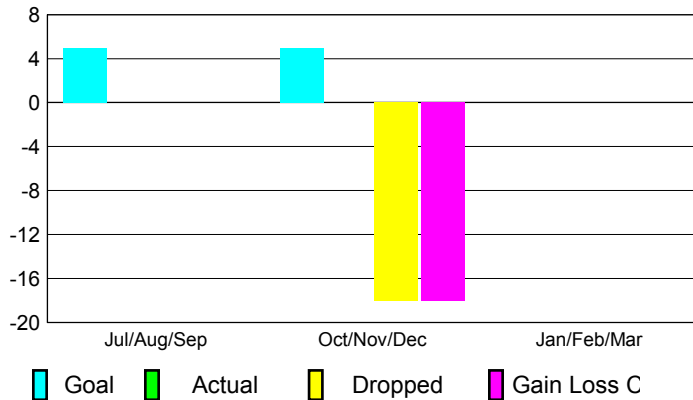

2012-2013 GMT Reports for District (or Undistricted) **District 321A1**

GMT: VINOD KHANNA

Location: INDIA

GMT CA: 6

CLUBS

**Club Results
2012-2013**

**Clubs
2011-2012**

Month	New Club Goal	Actual New Clubs	Actual Dropped Clubs	Gain/Loss of Clubs	Gain/Loss of Clubs
Jul/Aug/Sep	5	0	0	0	0
Oct/Nov/Dec	5	0	-18	-18	3
Jan/Feb/Mar	0				0
Totals	10	0	-18	-18	3

Club Results 2012-2013

Goal, New, Dropped, Gain/Loss

Comparison of Club Gain/Loss

Current Year Compared to the Previous Year

YTD Status Quo Clubs 2012-2013

Status Quo Clubs Compared to Status Quo Members

MEMBERSHIP