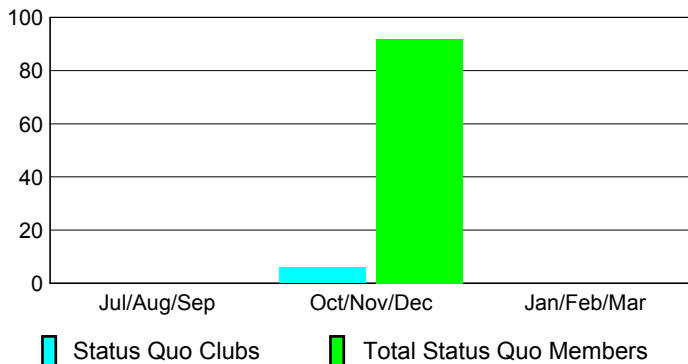

Club Results 2012-2013

Goal, New, Dropped, Gain/Loss

Comparison of Club Gain/Loss

Current Year Compared to the Previous Year

YTD Status Quo Clubs 2012-2013

Status Quo Clubs Compared to Status Quo Members

MEMBERSHIP

**Membership Results
2012-2013**

**Membership
2011-2012**

Month	Net Memb Goal	Actual New Memb	Actual Dropped Memb	Gain/Loss of Memb	Gain/Loss of Memb
Jul/Aug/Sep	175	69	-35	34	89
Oct/Nov/Dec	200	43	-1793	-1750	581
Jan/Feb/Mar	15				1373
Totals	390	112	-1828	-1716	2043